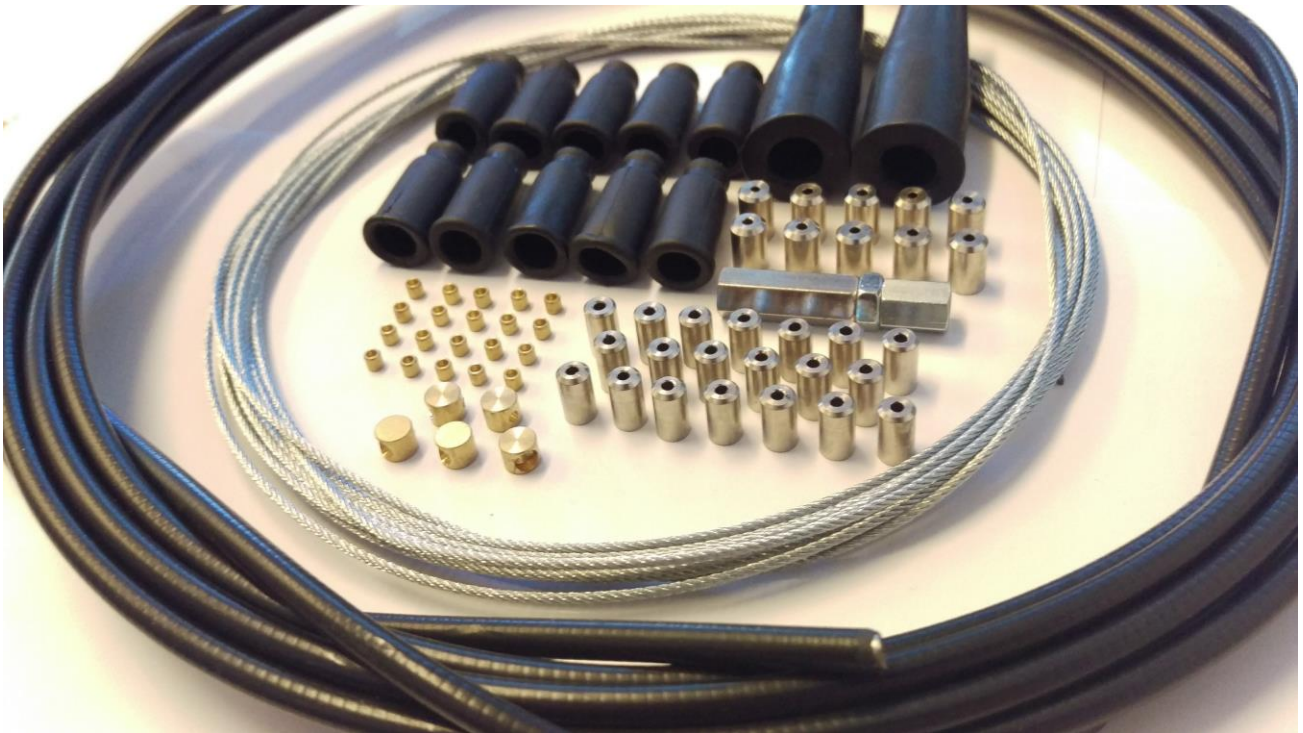

# WORKSHOP & DIY THROTTLE CABLE KIT

## PART No. VWK003

Includes 5m of inner wire and Teflon lined outer conduit, plus sufficient fittings for several cables.  
Ideal for the active workshop servicing a wide range of customer needs.

### Components included

|                  |           |
|------------------|-----------|
| LB1TS 5mm x 5m   | 20 x F1   |
| R77/1 1.5mm x 5m | 10 x F2B  |
| 10 x M5931       | 1 x A675B |
| 20 x EE7         | 2 x M6902 |
| 5 x BN575/55     |           |